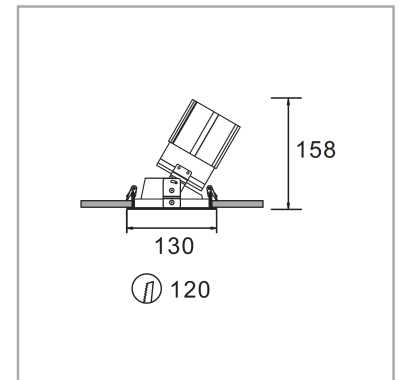

Product code

KAS-CL03R-430/15°/2700K

General

Location	Indoor
Fixation	Ceiling
Installation	Recesed
Cutout shape	Round
Type of bezels	Narrow trim
Material	Aluminum Die Casting
Color	White+Iron gray
Size	130mm*H158mm
Cutout Size	120mm
Adjustability	30° swiveling , 350° Rotation
IP Rating	IP20
UGR	<<19
Shading angle	30°